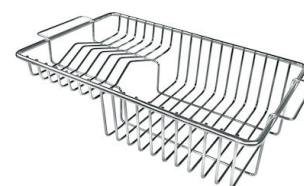

Stainless steel plate rack
8100 201