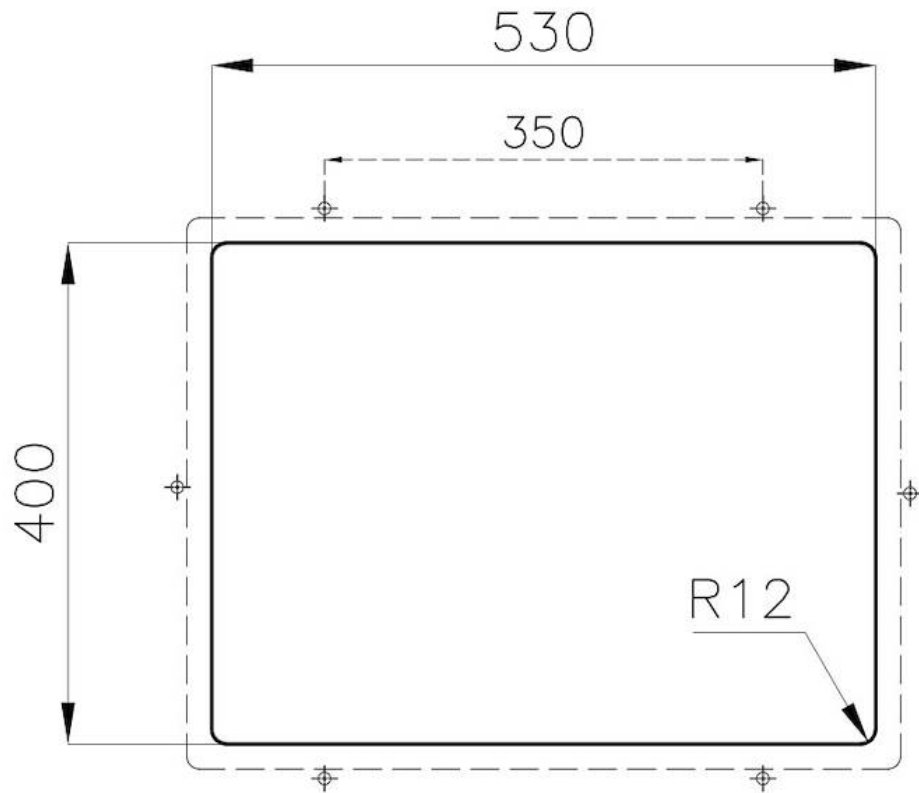

Sottotop Undermount