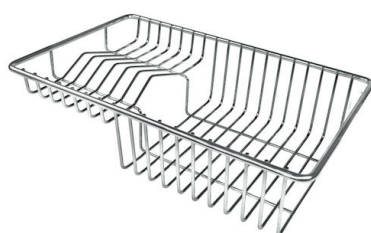

## OPTIONAL ACCESSORIES

**Glass chopping board**  
8631 300

**Graters kit with ring-holder and food collection tray**  
8159 101  
\* only in combination with the accessory  
8644 101

**Iroko-wood sliding chopping board with stainless steel colander**  
8644 044

**Stainless steel basket**  
8611 000

**Stainless steel perforated tray**  
8151 000  
\* only in combination with the accessory  
8644 101

**HPDE Twin chopping board**  
8644 101

**White bowl**  
8153 100

**Stainless steel plate rack**  
8100 303  
\* only in combination with the accessory  
8644 101

**Stainless steel plate rack**  
8100 201